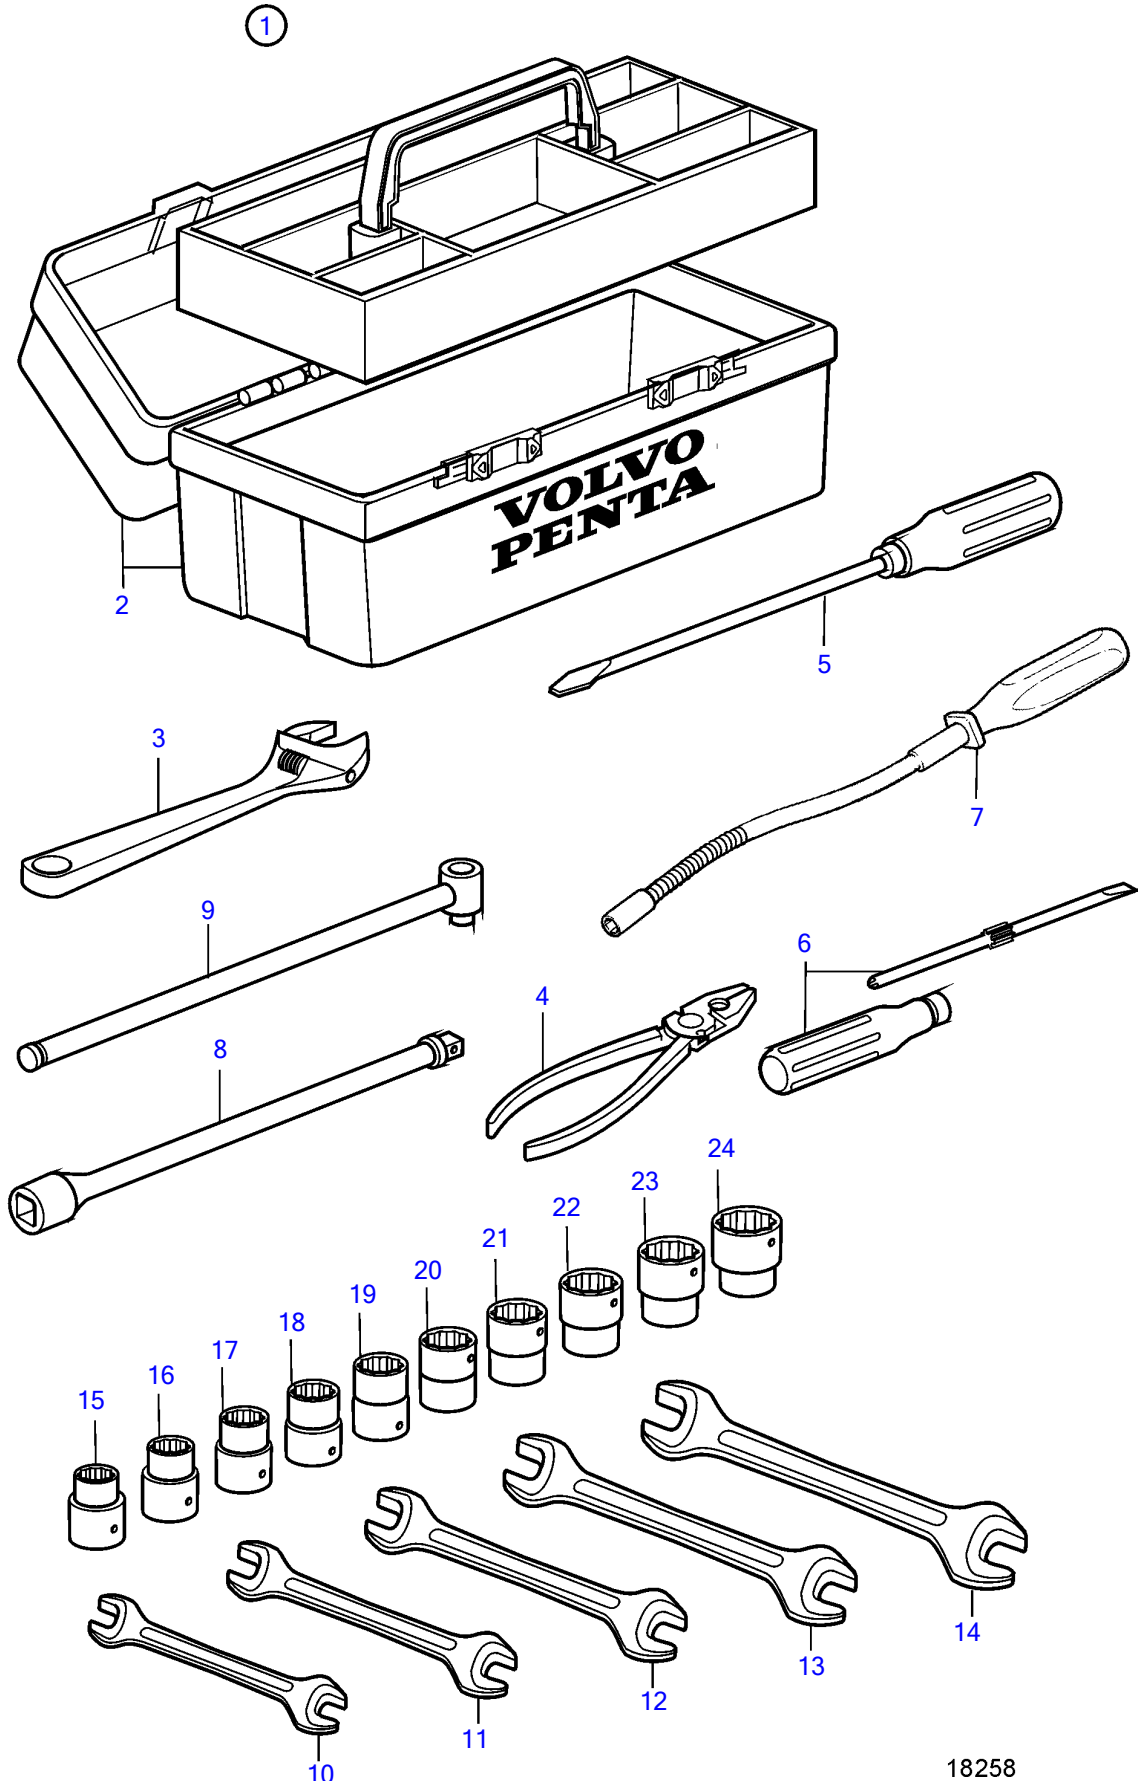

D5A-A T, D5A-A TA, D7A-A T, D7A-A TA, D7C-A TA, D5A-B TA, D7A-B TA, D7C-B TA, D7C-A TA

18258

D5A-A T, D5A-A TA, D7A-A T, D7A-A TA, D7C-A TA, D5A-B TA, D7A-B TA, D7C-B TA, D7C-A TA

REF	PART NO.	QTY	DESCRIPTION	NOTES
1	3832808	1	Tool box	(849167)
2	3841091	1	• Tool box	(842021)
3	(962045)	1	• Adjustable wrench	Obsolete part
4	(962032)	1	• Pliers	Obsolete part
5	804771	1	• Screwdriver	
6	(963929)	1	• Combination screwdri	Obsolete part
7	884573	1	• Tool	
8	(962295)	1	• Extension	Obsolete part
9	(962291)	1	• Jointed handle	Obsolete part
10	(884912)	1	• Open-end wrench	10-11mm, Obsolete part
11	(884913)	1	• Open-end wrench	12-13mm, Obsolete part
12	(884914)	1	• Open-end wrench	14-15mm, Obsolete part
13	(884915)	1	• Open-end wrench	17-19mm, Obsolete part
14	(884916)	1	• Open-end wrench	22-24mm, Obsolete part
15	(962259)	1	• Sleeve	10mm, Obsolete part
16	(962260)	1	• Sleeve	11mm, Obsolete part
17	(962269)	1	• Sleeve	12mm, Obsolete part
18	(962261)	1	• Sleeve	13mm, Obsolete part
19	(962270)	1	• Sleeve	14mm, Obsolete part
20	(962271)	1	• Sleeve	15mm, Obsolete part
21	(962262)	1	• Sleeve	17mm, Obsolete part
22	(962263)	1	• Sleeve	19mm, Obsolete part
23	(962264)	1	• Sleeve	22mm, Obsolete part
24	(962267)	1	• Sleeve	30mm, Obsolete part